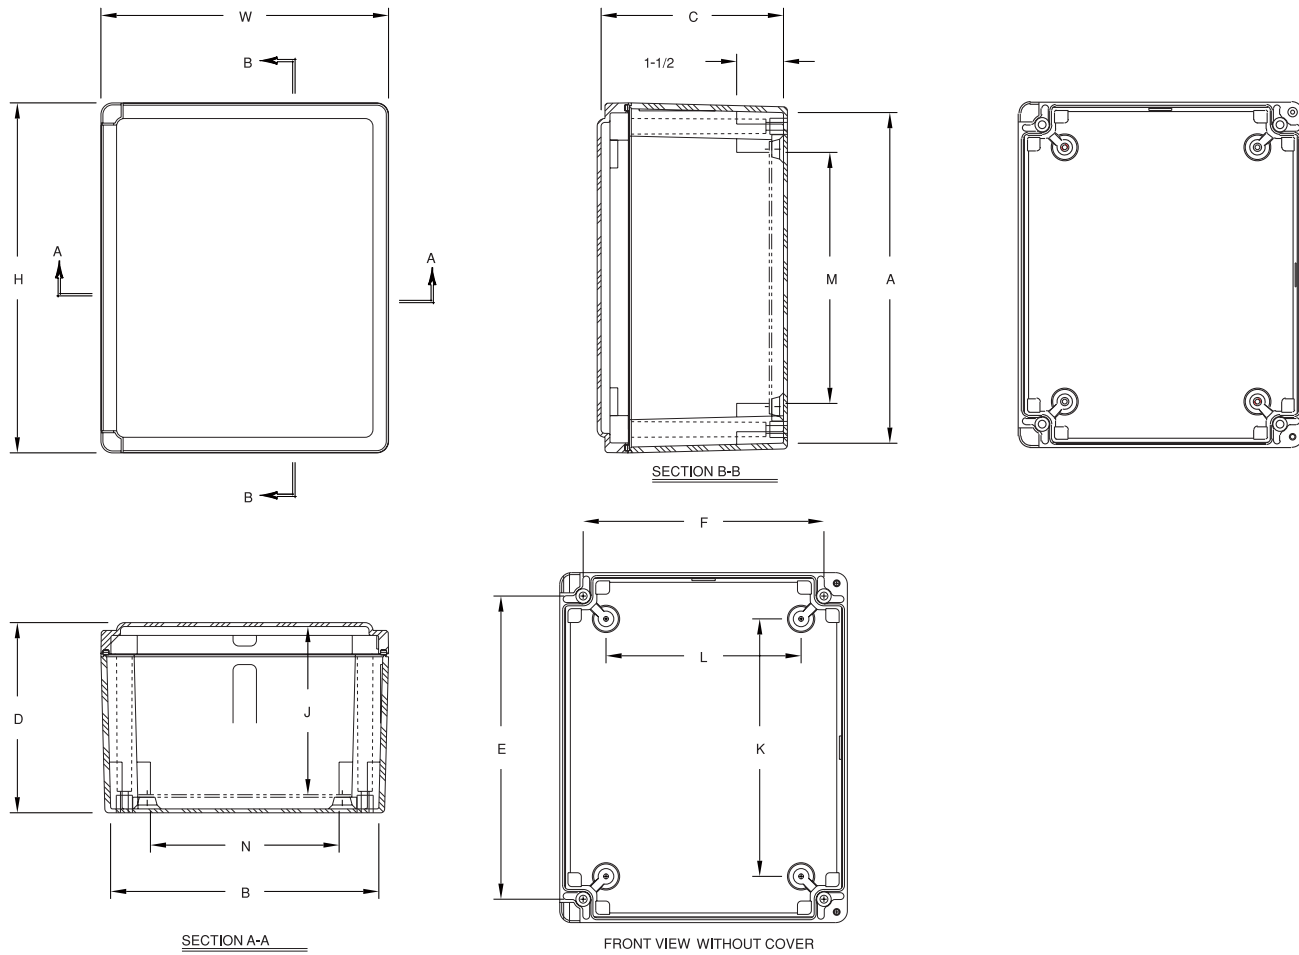

Classic Series Technical Drawings

Classic Series Opaque Cover Enclosures

SIZE ID NUMBER	OVERALL H X W X D	INSIDE A X B X C	MOUNTING E X F	J	K	L	M	N	SHIPPING WEIGHT	PANEL NUMBER
CL707W CL707HW CL707HL CL707HPL	7.21 x 7.21 x 5.09 (183 x 183 x 129)	6.65 x 6.65 x 4.84 (169 x 169 x 123)	5.71 x 5.71 (145 x 145)	4.39 (111)	4.25 (108)	4.25 (108)	4.04 (103)	4.04 (103)	3.5 lbs.	BP66*
CL907W CL907HW CL907HL CL907HPL	9.21 x 7.21 x 5.09 (234 x 183 x 129)	8.59 x 6.59 x 4.84 (218 x 167 x 123)	7.71 x 5.71 (196 x 145)	4.39 (111)	6.25 (159)	4.25 (108)	6.04 (154)	4.04 (103)	4.2 lbs.	BP86*
CL1109W CL1109HW CL1109HL CL1109HPL	11.21 x 9.21 x 6.09 (285 x 234 x 155)	10.59 x 8.59 x 5.84 (269 x 218 x 148)	9.71 x 7.71 (247 x 196)	5.39 (137)	8.25 (210)	6.25 (159)	8.04 (204)	6.04 (154)	5.9 lbs.	BP108*
CL1311W CL1311HW CL1311HL CL1311HLL CL1311HPL	13.21 x 11.21 x 6.59 (336 x 285 x 167)	12.59 x 10.59 x 6.34 (320 x 269 x 161)	11.71 x 9.71 (298 x 247)	5.89 (150)	10.25 (260)	8.25 (210)	10.04 (255)	8.04 (204)	7.6 lbs.	BP1210*
CL1513W CL1513HW CL1513HL CL1513HLL CL1513HPL	15.21 x 13.21 x 7.09 (386 x 336 x 180)	14.55 x 12.55 x 6.84 (370 x 319 x 174)	13.71 x 11.71 (348 x 298)	6.39 (162)	12.25 (311)	10.25 (260)	12.04 (306)	10.04 (255)	11.4 lbs.	BP1412*

Note: Hinged Short Side available; consult factory for details.
 All measures are in inches, items in parentheses are in millimeters.
 *Panel ordered separately.